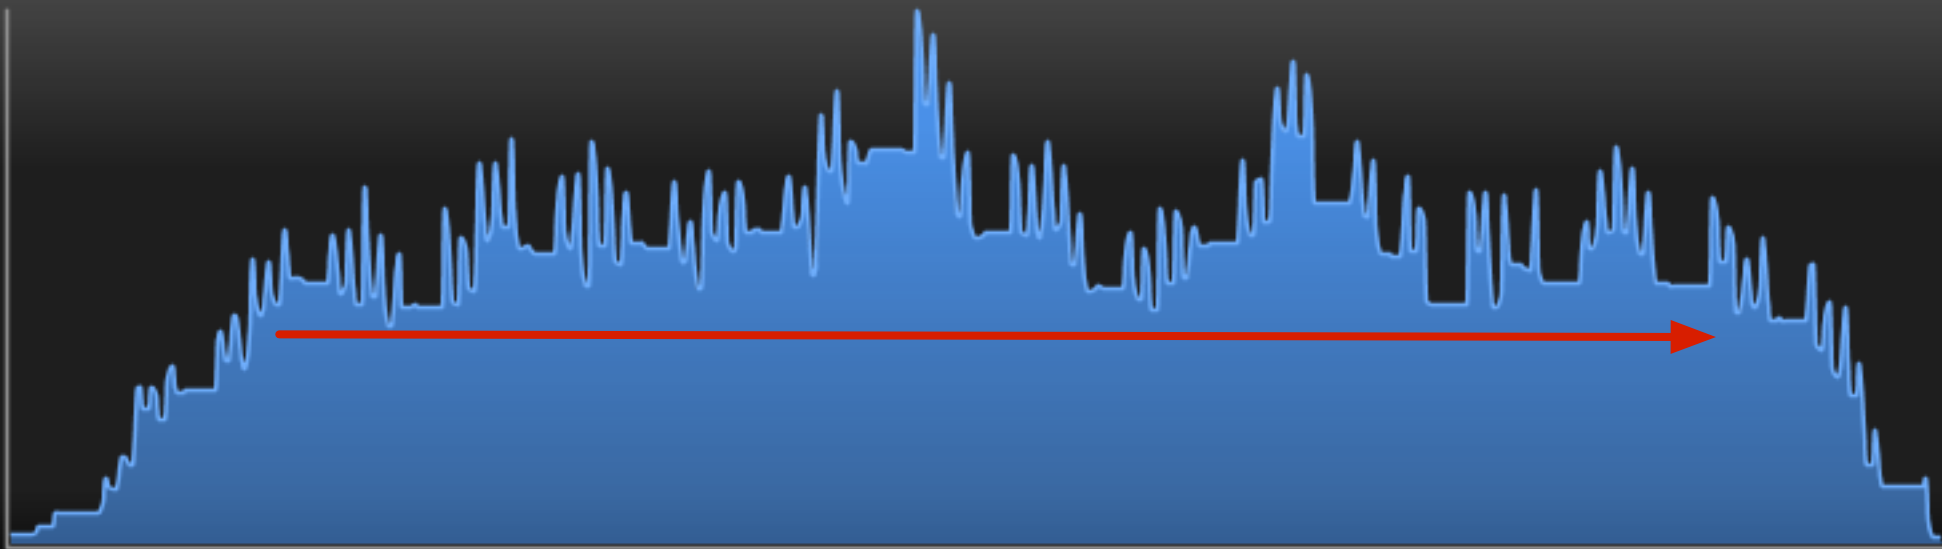

Active cases

Log timeline