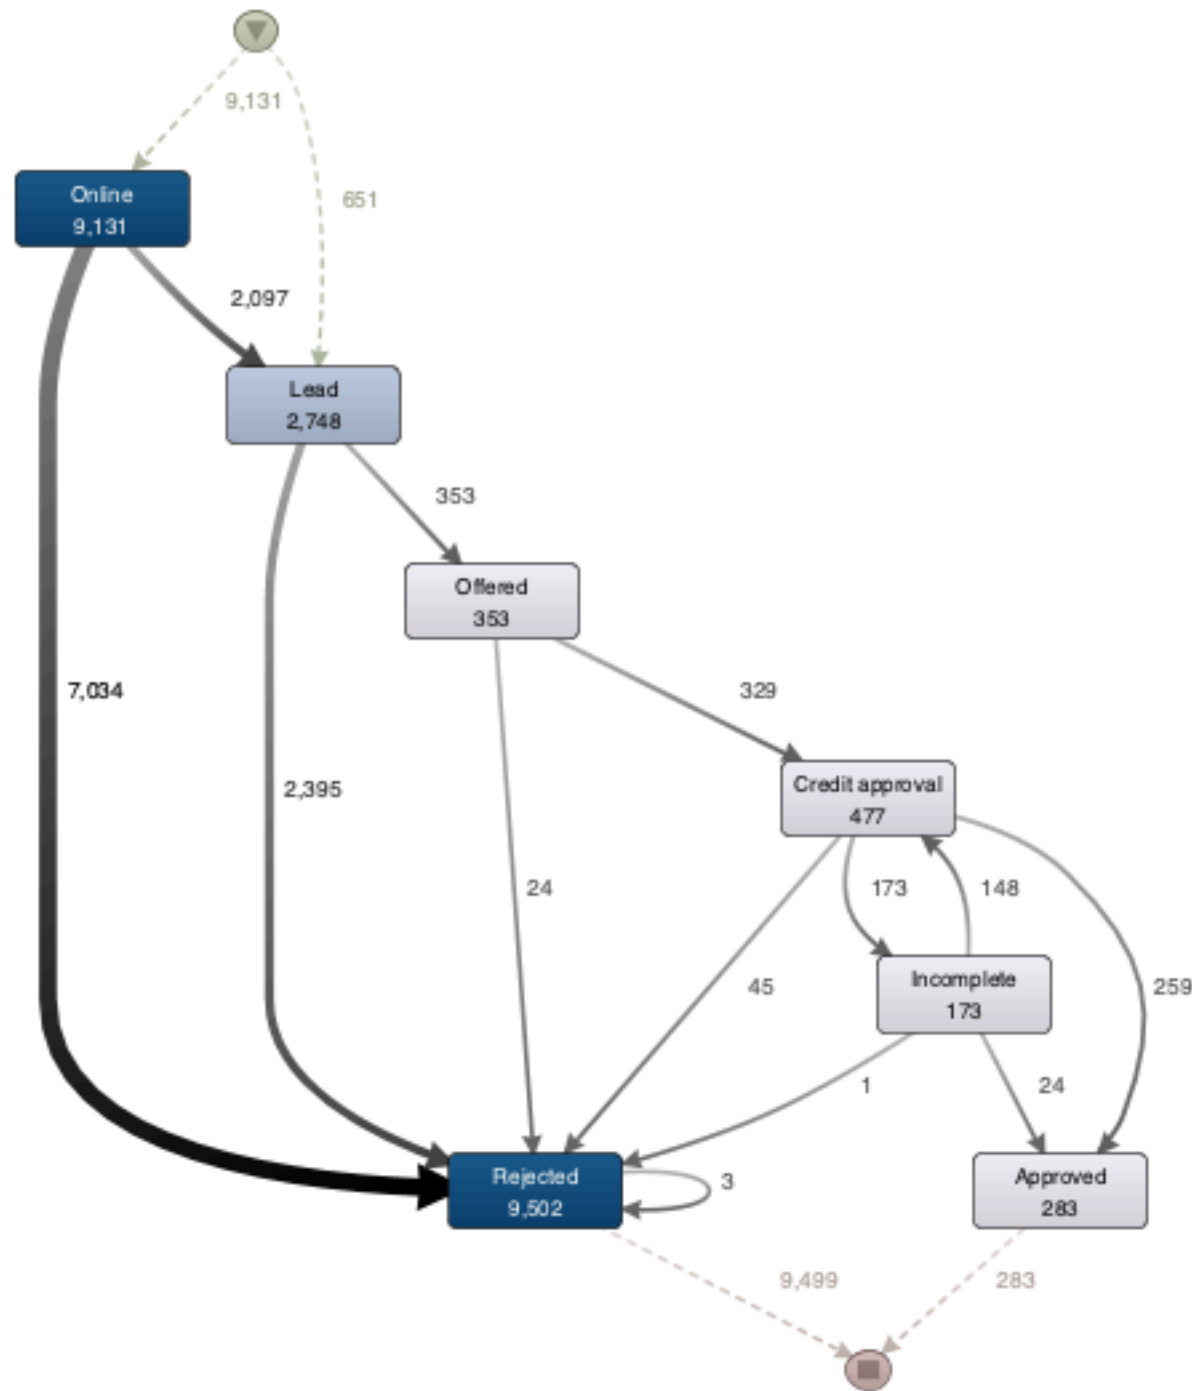

Zoom: 124%

search...

Detail

Activities

Paths

100%

100%

Frequency

Show: Absolute frequency

Add secondary metrics

Performance

66% Cases

42% Events