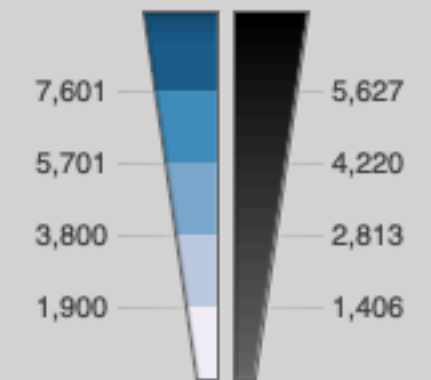

Zoom: 124%

search...

Detail

Activities

Paths

100%

100%

Frequency

Show: Absolute frequency

Add secondary metrics

Performance

66% Cases

42% Events