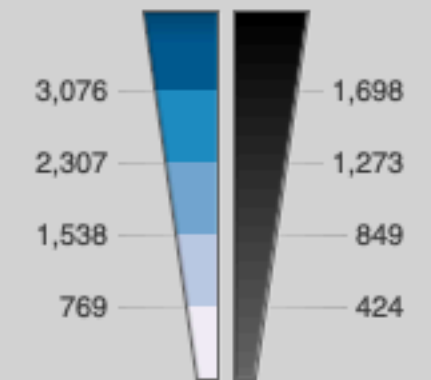

Zoom: 203%

search...

Detail

Activities

Paths

100%

100%

Frequency

Show: Absolute frequency

Add secondary metrics

Performance

62% Cases

50% Events

TimeWarp

Animation

Copy