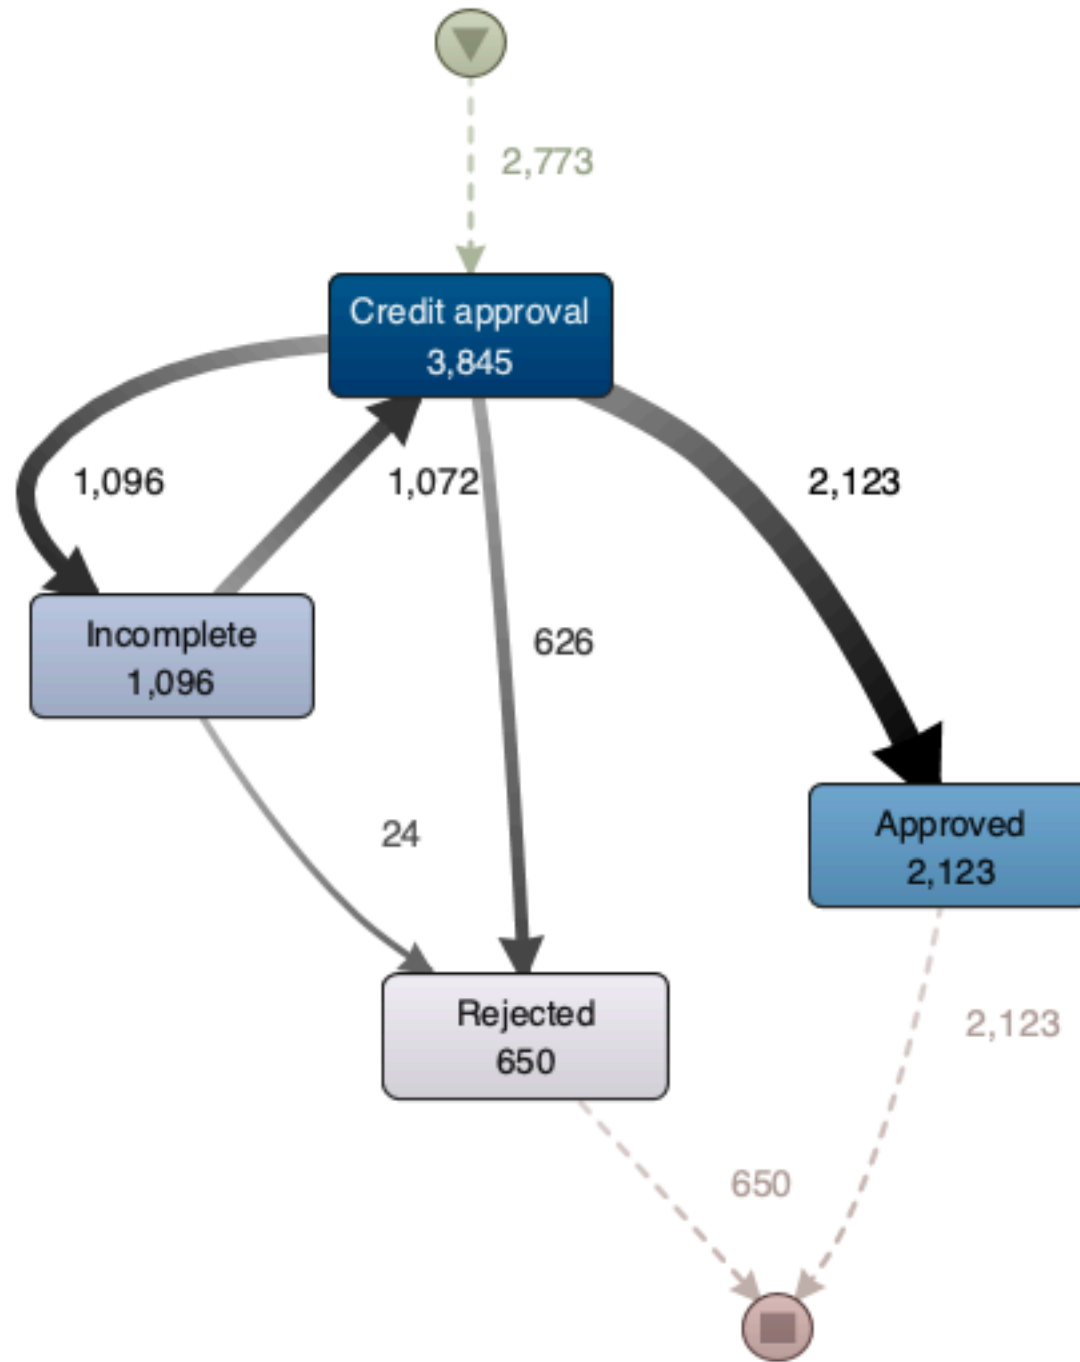

Zoom: 203%

search...

Detail

Activities

Paths

100%

100%

Frequency

Show: Absolute frequency

Add secondary metrics

Performance

62% Cases

50% Events

TimeWarp

Animation

Copy