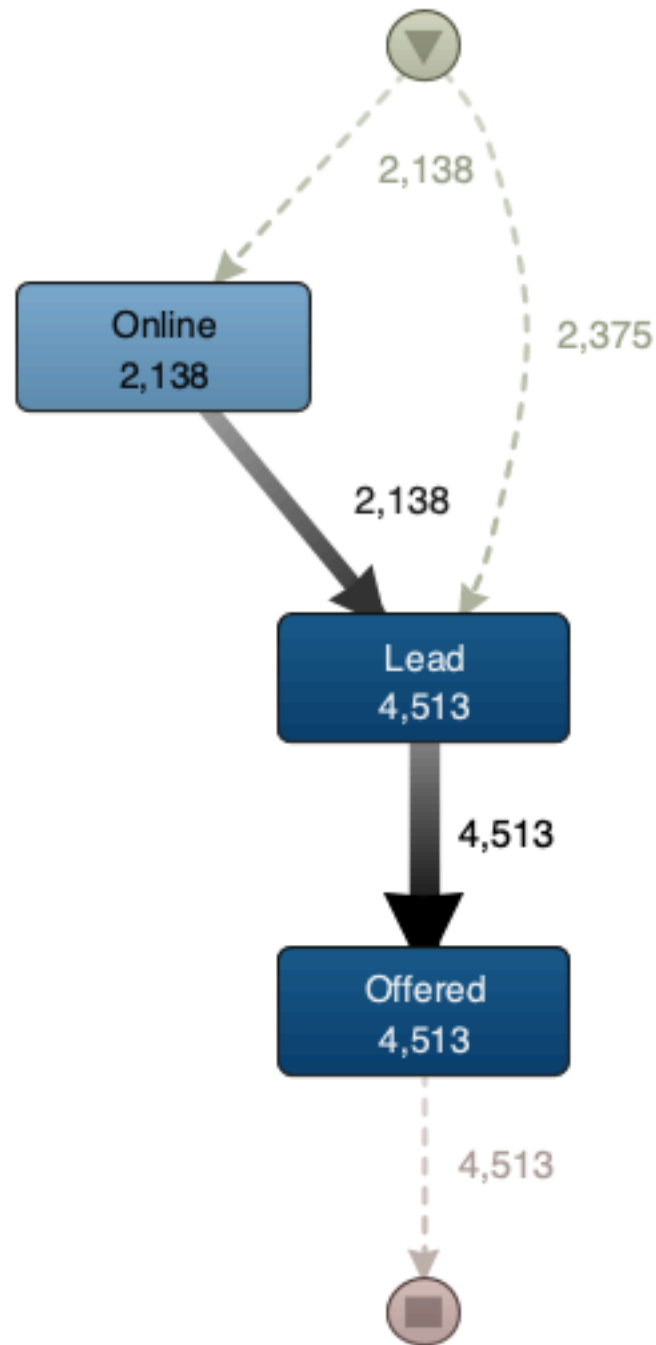

Business Hours: Baseline Application +12

Map

Statistics

Cases

Enterprise
anne@fluxicon.com

Disco

Zoom: 210%

search...

Detail

Activities

Paths

100%

100%

Frequency

Show: Absolute frequency

Add secondary metrics

Performance

Filter

56% Cases

52% Events

TimeWarp

Animation

Copy

Delete