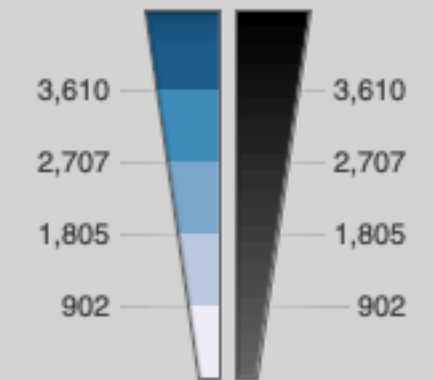

Detail

Activities

Paths

100%

100%

Frequency

Show: Absolute frequency

Add secondary metrics

Performance

Filter

56% Cases

52% Events

TimeWarp

Animation

Copy

Delete