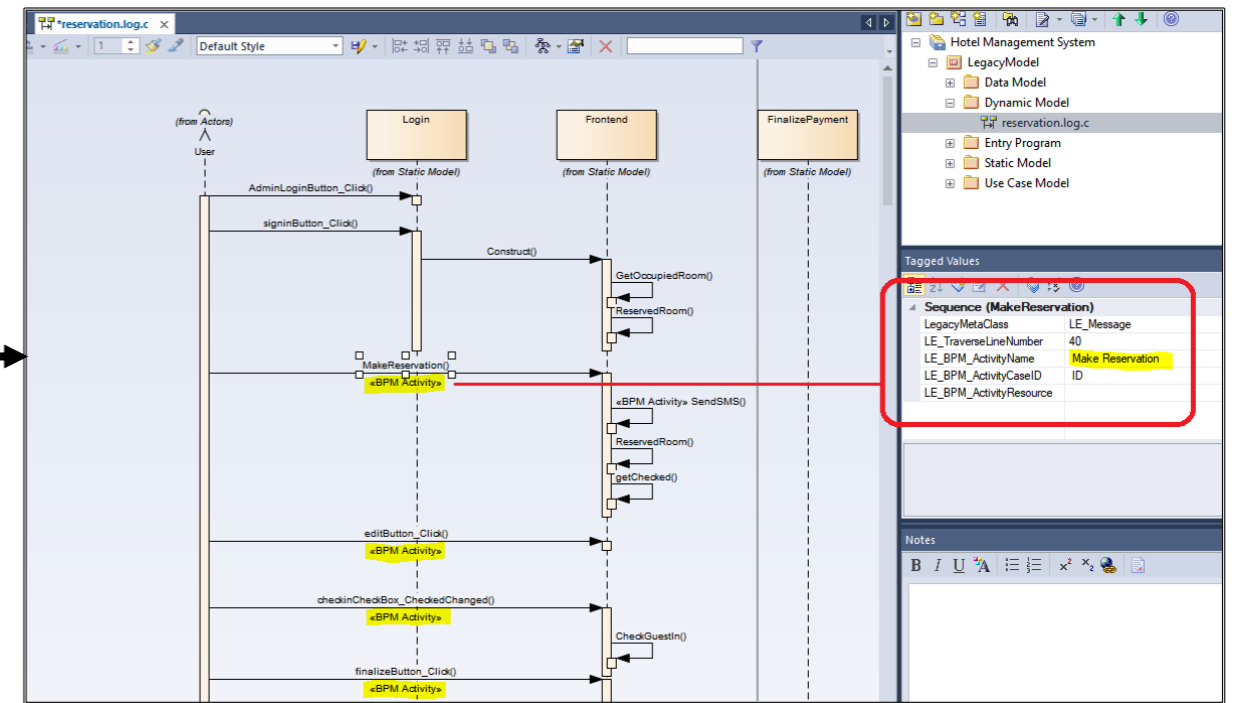

Generate dynamic model

Extend dynamic model

Sequence (MakeReservation)	
Legacy/ClassName	LE_Message
LE_TraverseLineNumber	40
LE_BPM_ActivityName	Make Reservation
LE_BPM_ActivityCaseID	ID
LE_BPM_ActivityResource	